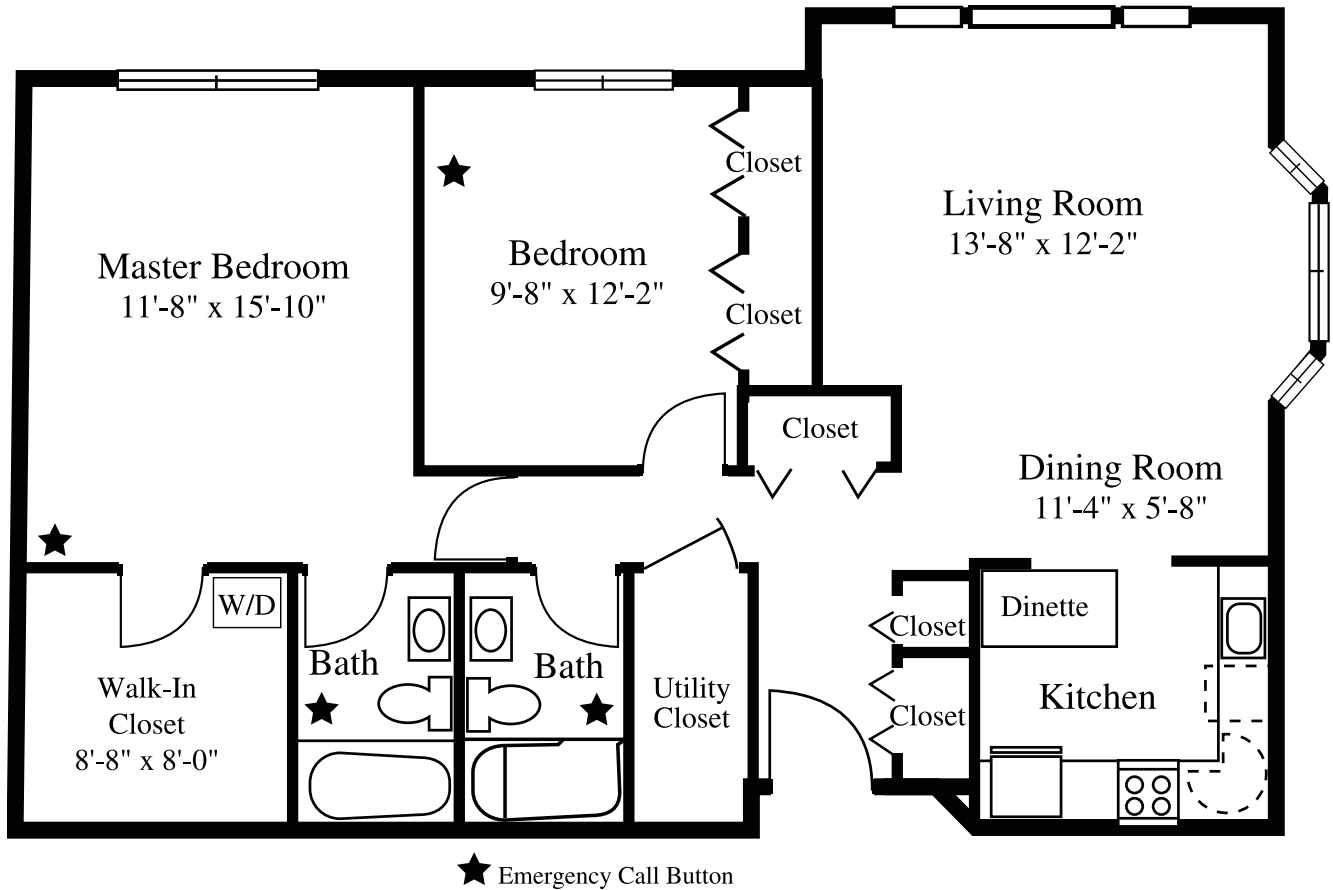

# The Ash | Villa Apartment

1,000 S/F | Two Bedroom | Two Bath

- Maintenance-Free Living
- Weekly Housekeeping
- Daily Dining
- Bill Payment
- Transportation
- Safety
- Pets Welcome
- 24-hour emergency call system
- On-Site Wellness Center
- Aquatic center - indoor pool & spa
- Access to Health Care
- Signature Events & Social Gatherings
- Bring Your Own Furniture
- Transition Services