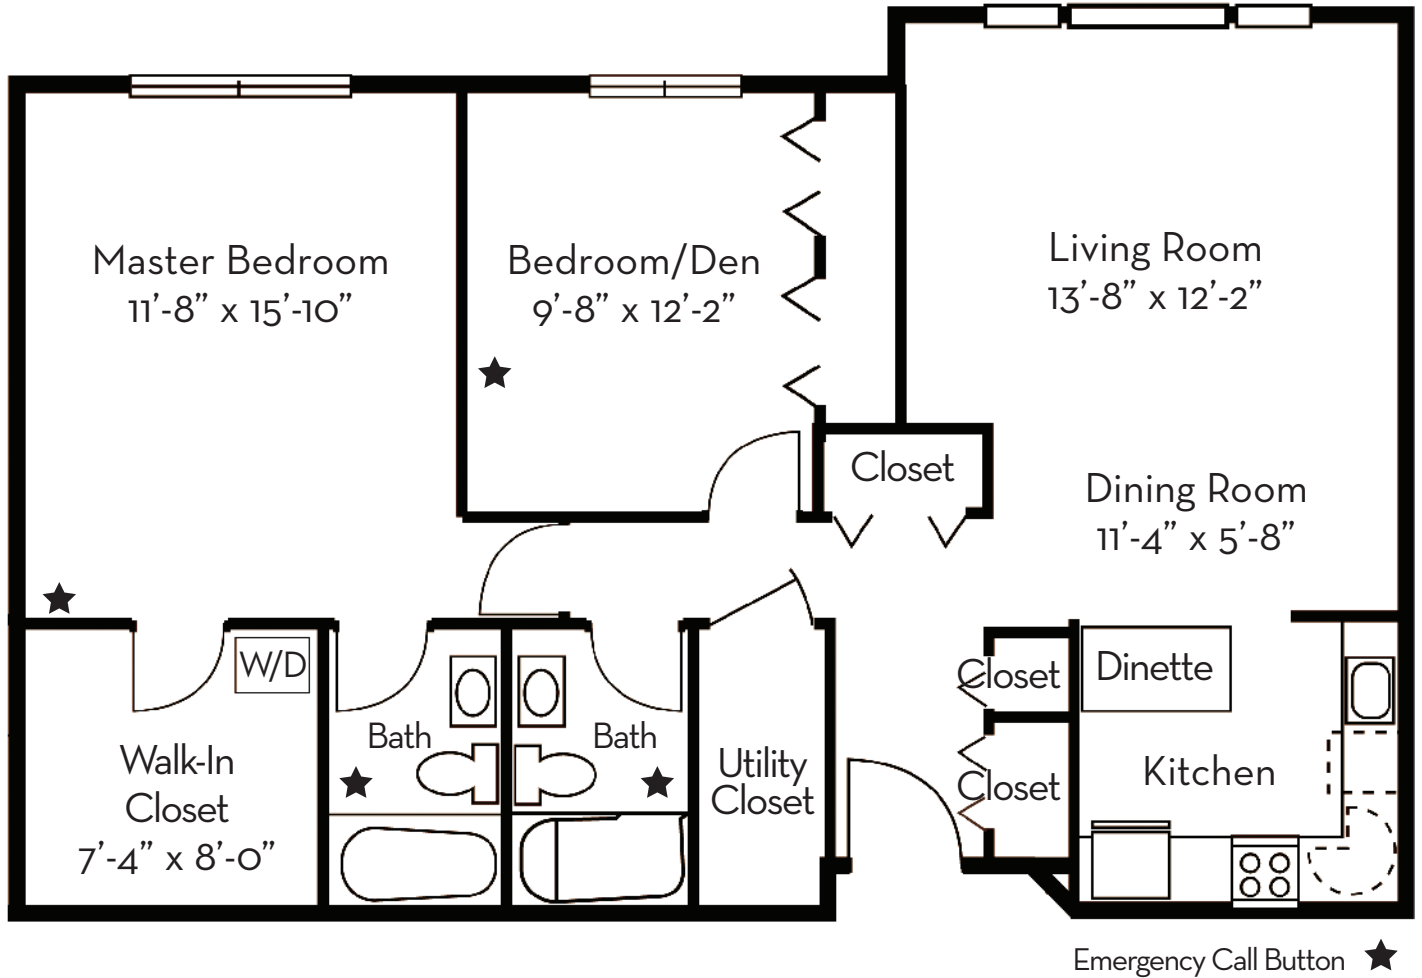

The Cherry | Villa Apartment
 985 S/F | Two Bedroom | Two Bath

- Maintenance-Free Living
- Weekly Housekeeping
- Daily Dining
- Bill Payment
- Transportation
- Safety
- Pets Welcome
- 24-hour emergency call system
- On-Site Wellness Center
- Aquatic center - indoor pool & spa
- Access to Health Care
- Signature Events & Social Gatherings
- Bring Your Own Furniture
- Transition Services