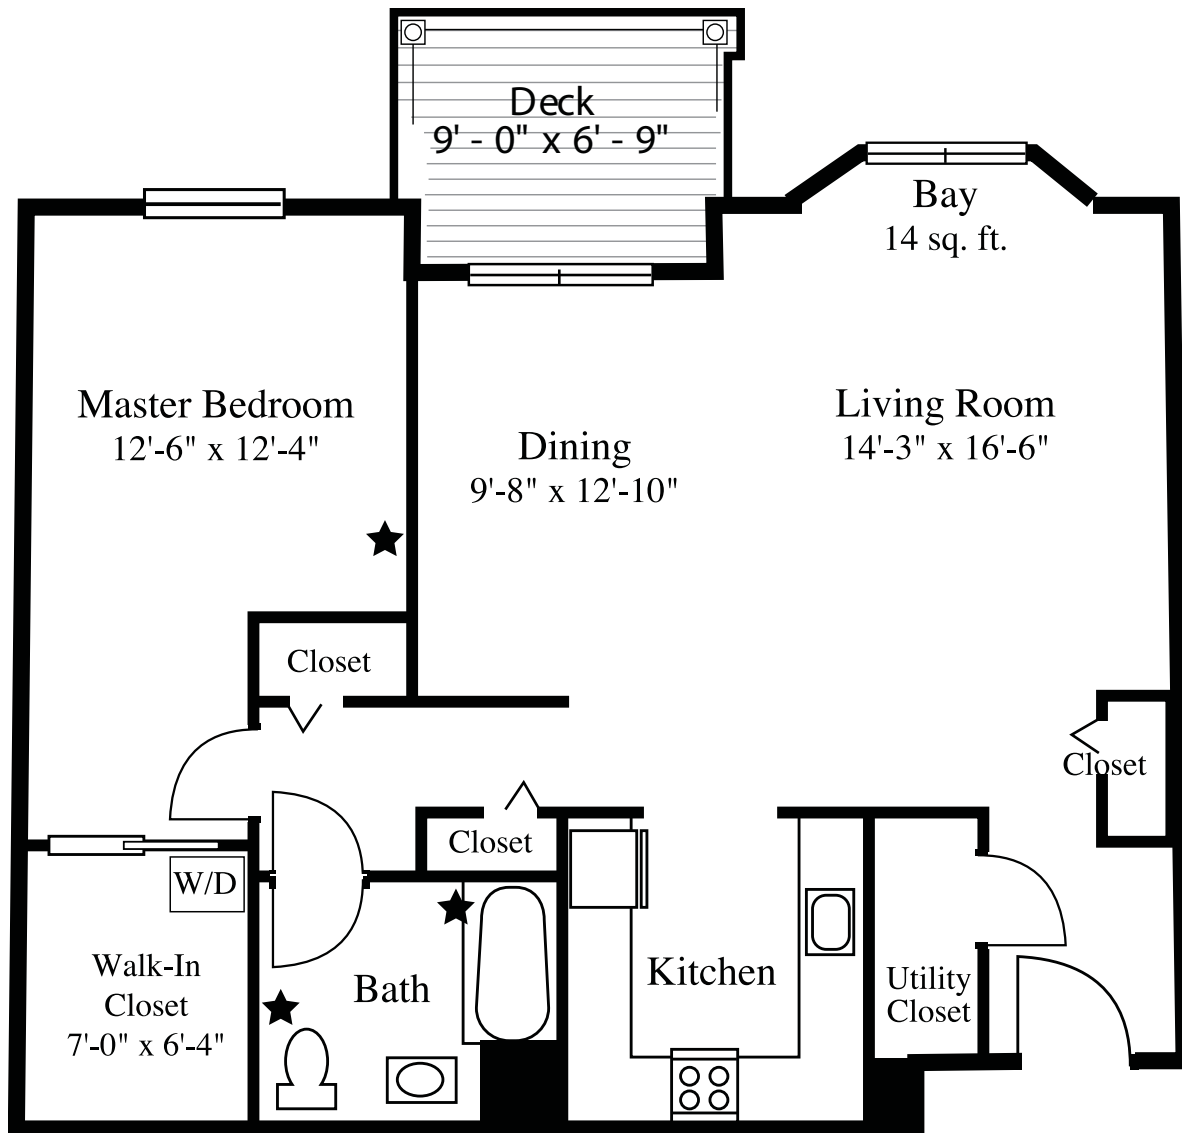

The Elm | Villa Apartment

1,064 S/F | One Bedroom | One Bath

★ Emergency Call Button

- Maintenance-Free Living
- Weekly Housekeeping
- Daily Dining
- Bill Payment
- Transportation
- Safety
- Pets Welcome
- 24-hour emergency call system
- On-Site Wellness Center
- Aquatic center - indoor pool & spa
- Access to Health Care
- Signature Events & Social Gatherings
- Bring Your Own Furniture
- Transition Services