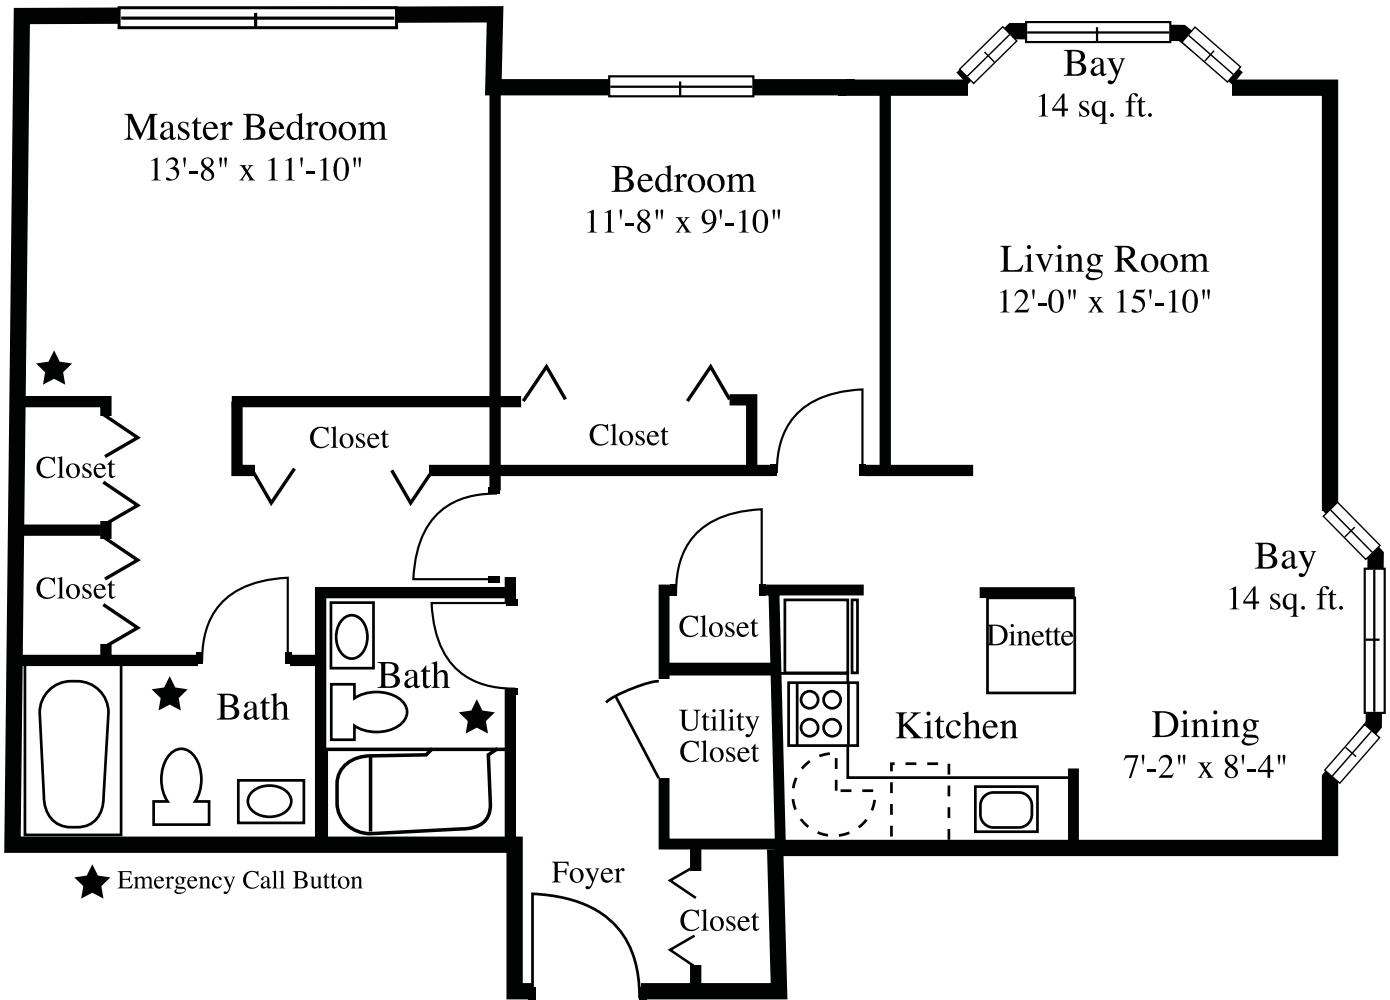

The Holly | Villa Apartment
 1,058 S/F | Two Bedroom | Two Bath

- Maintenance-Free Living
- Weekly Housekeeping
- Daily Dining
- Bill Payment
- Transportation
- Safety
- Pets Welcome
- 24-hour emergency call system
- On-Site Wellness Center
- Aquatic center - indoor pool & spa
- Access to Health Care
- Signature Events & Social Gatherings
- Bring Your Own Furniture
- Transition Services