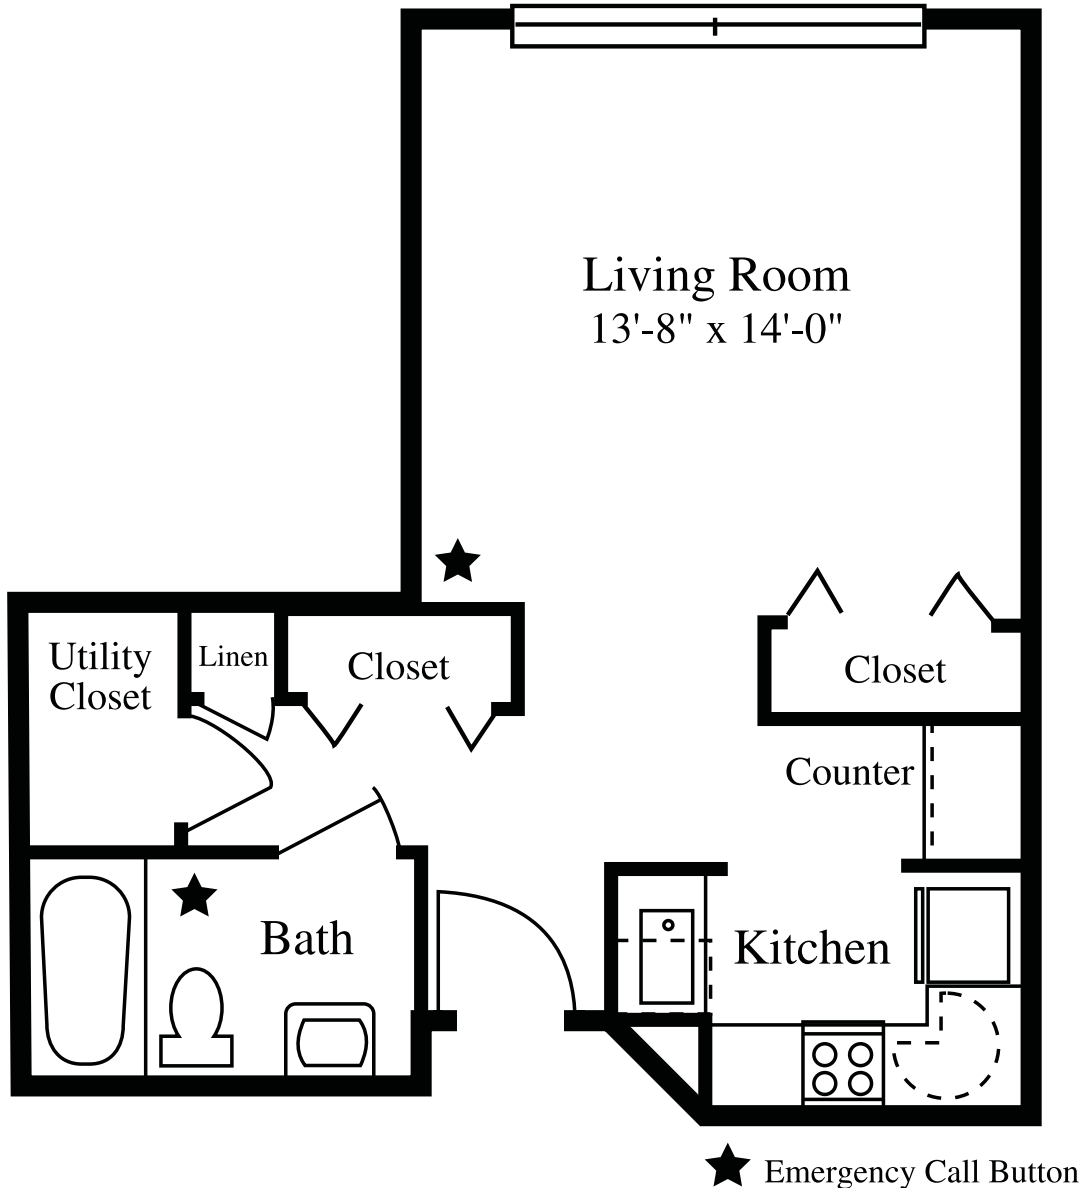

The Maple | Villa Apartment

492 S/F | One Bedroom | One Bath

- Maintenance-Free Living
- Weekly Housekeeping
- Daily Dining
- Bill Payment
- Transportation
- Safety
- Pets Welcome
- 24-hour emergency call system
- On-Site Wellness Center
- Aquatic center - indoor pool & spa
- Access to Health Care
- Signature Events & Social Gatherings
- Bring Your Own Furniture
- Transition Services